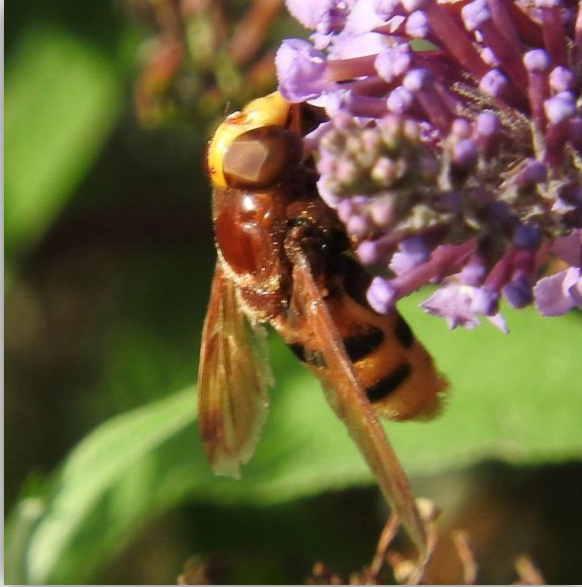

# Wildlife in the Dordogne around Le Plat

**Wall Brown**

**Common Darter**

**Swallowtail**

**Spider Wasp**

**Flower Fly**

**Adonis Blue (Male)**

**Adonis Blue (Female)**

**Painted Lady**

**Common Blue**

**Large White**

**Peacock**

**Yellowjacket Wasp**

**Hummingbird Hawk Moth**

**Silver Y Moth**

**Common Carpet Moth**