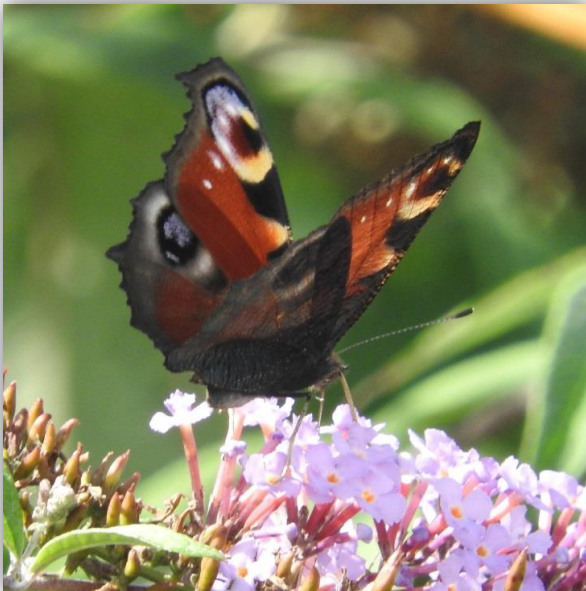

# Wildlife in the Dordogne around Le Plat

**Wall Brown**

**Common Darter**

**Swallowtail**

**Spider Wasp**

**Flower Fly**

**Adonis Blue (Male)**

**Adonis Blue (Female)**

**Painted Lady**

**Common Blue**

**Large White**

**Peacock**

**Yellowjacket Wasp**

**Hummingbird Hawk Moth**

**Silver Y Moth**

**Common Carpet Moth**