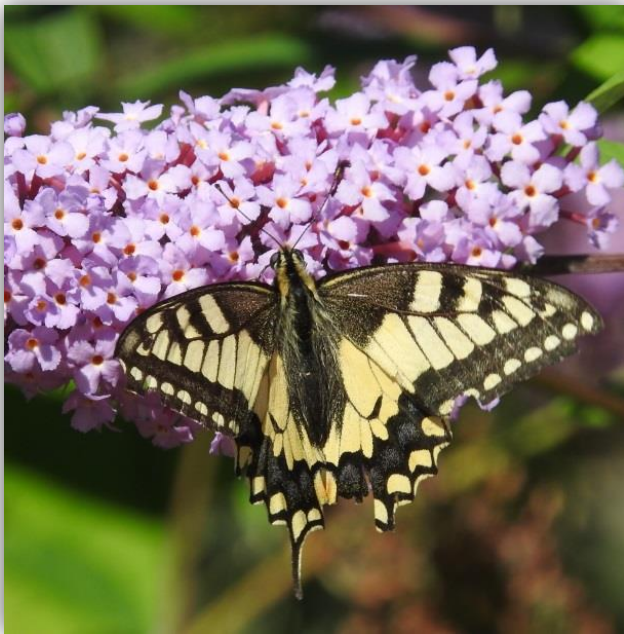

# Wildlife in the Dordogne around Le Plat

**Wall Brown**

**Common Darter**

**Swallowtail**

**Spider Wasp**

**Flower Fly**

**Adonis Blue (Male)**

**Adonis Blue (Female)**

**Painted Lady**

**Common Blue**

**Large White**

**Peacock**

**Yellowjacket Wasp**

**Hummingbird Hawk Moth**

**Silver Y Moth**

**Common Carpet Moth**